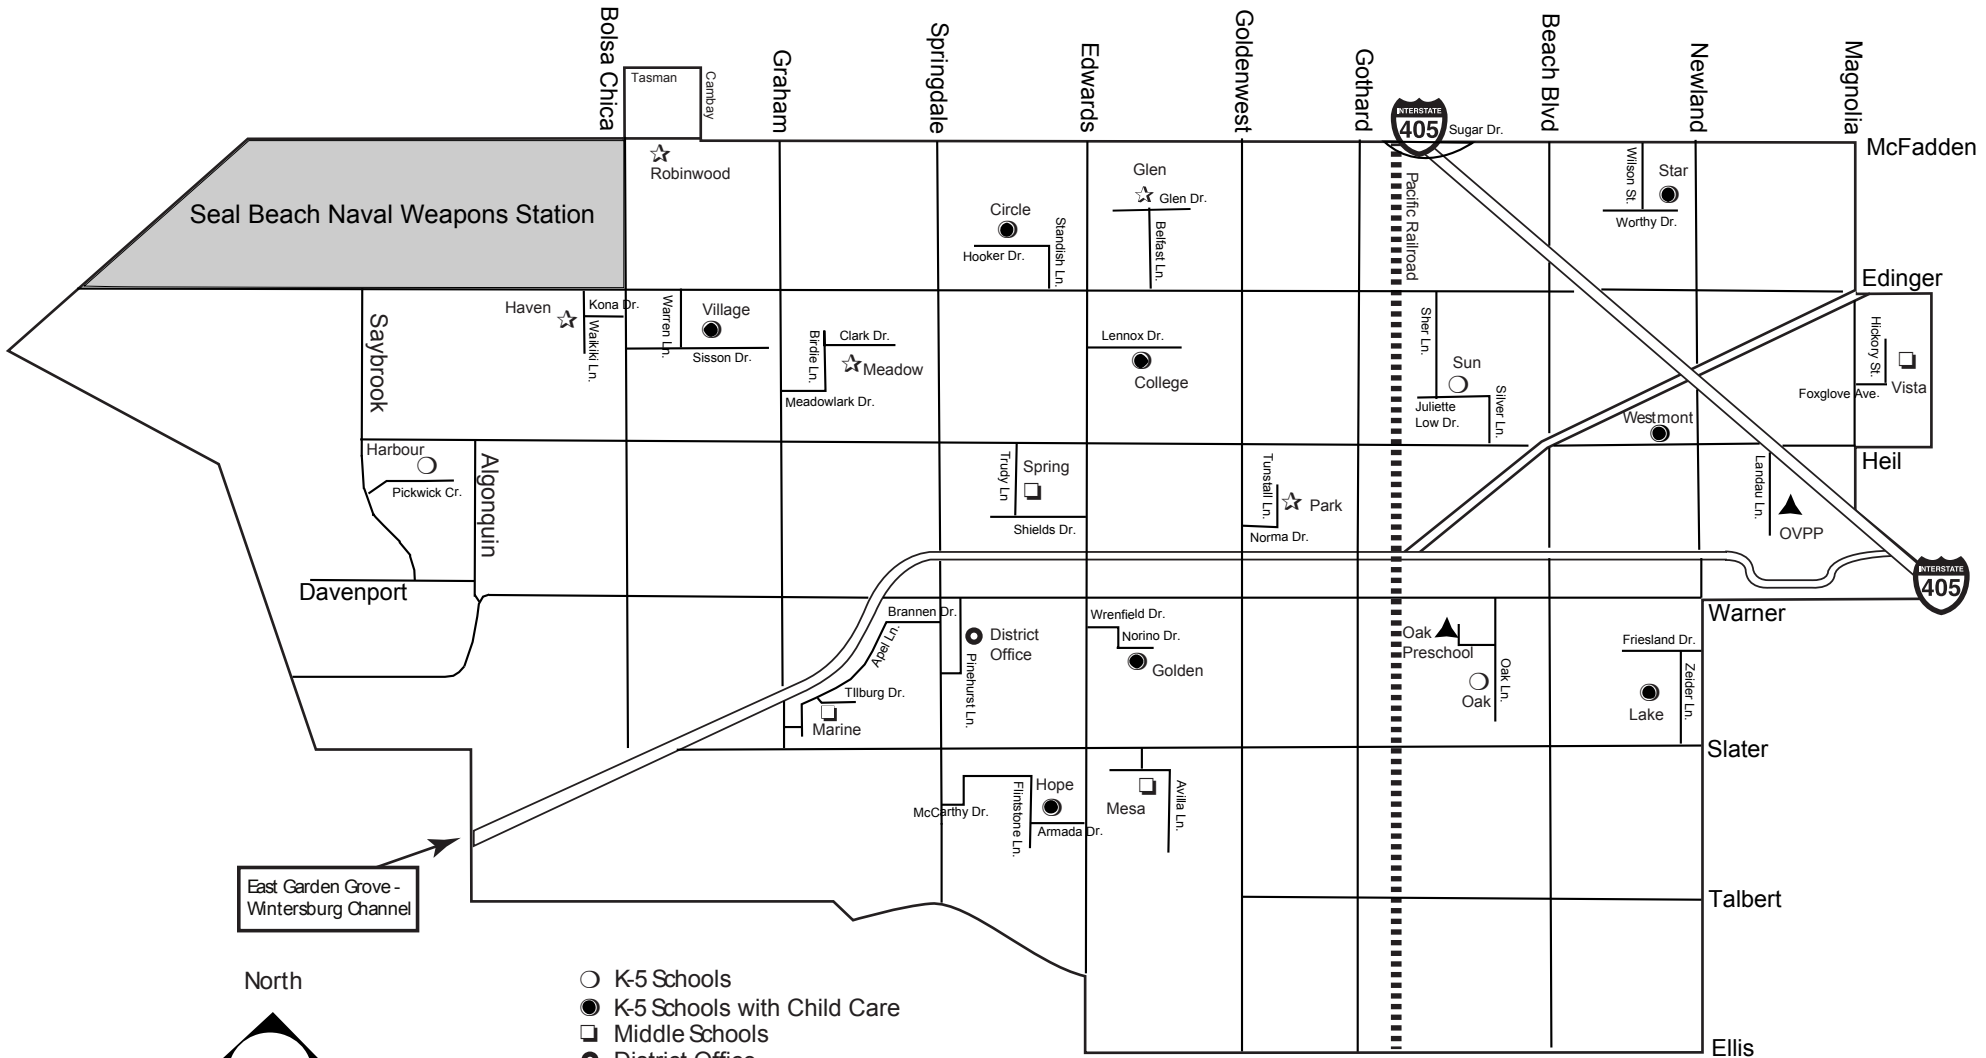

Ocean View School District Boundaries

District Office
 17200 Pinehurst Lane, Huntington Beach, CA 92647
 714.847.2551 • www.ovsd.org